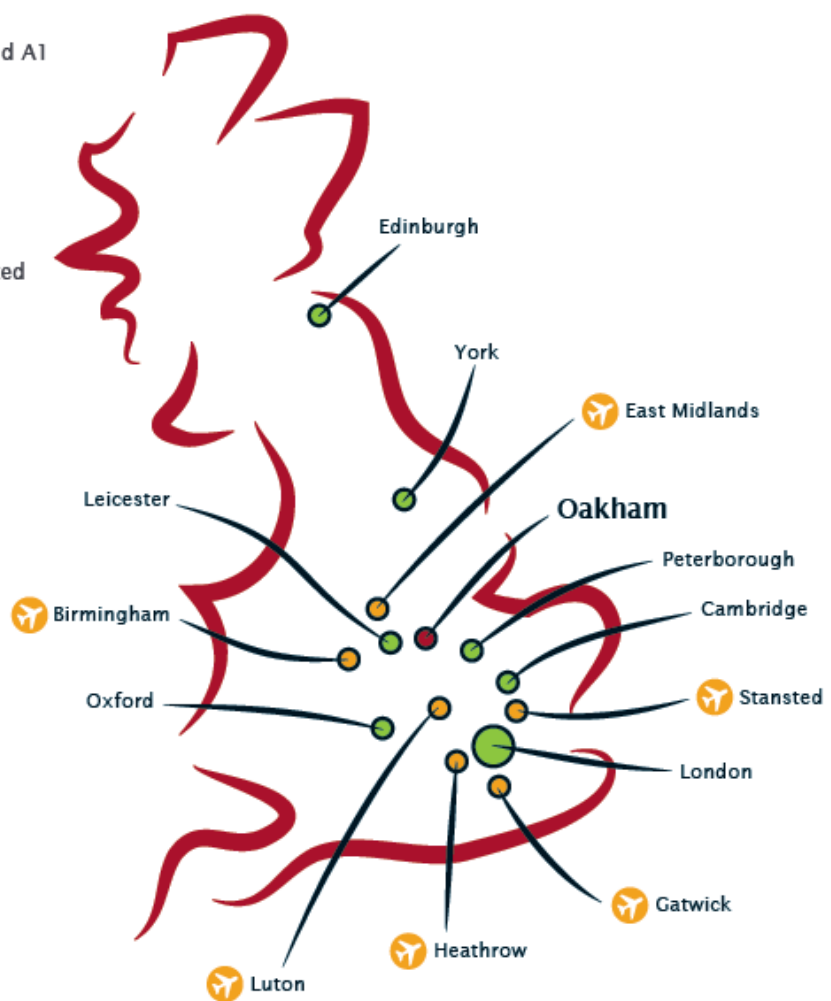

FIND US

By Car

We are within easy reach of the M1 and A1
2 hrs London, Oxford and York
1 hr Nottingham and Cambridge
40 mins Leicester

Airport Drive Times

1 hr East Midlands
1.5 hrs Birmingham, Luton and Stansted
2.5 hrs Heathrow
3 hrs Gatwick

By Rail

Oakham Station is on the Birmingham to Stansted Airport line and is only five minutes' walk from the School. Peterborough and Leicester provide links with London and the North.

Oakham School Enterprises Ltd, College House, Oakham
Rutland, LE15 6DT