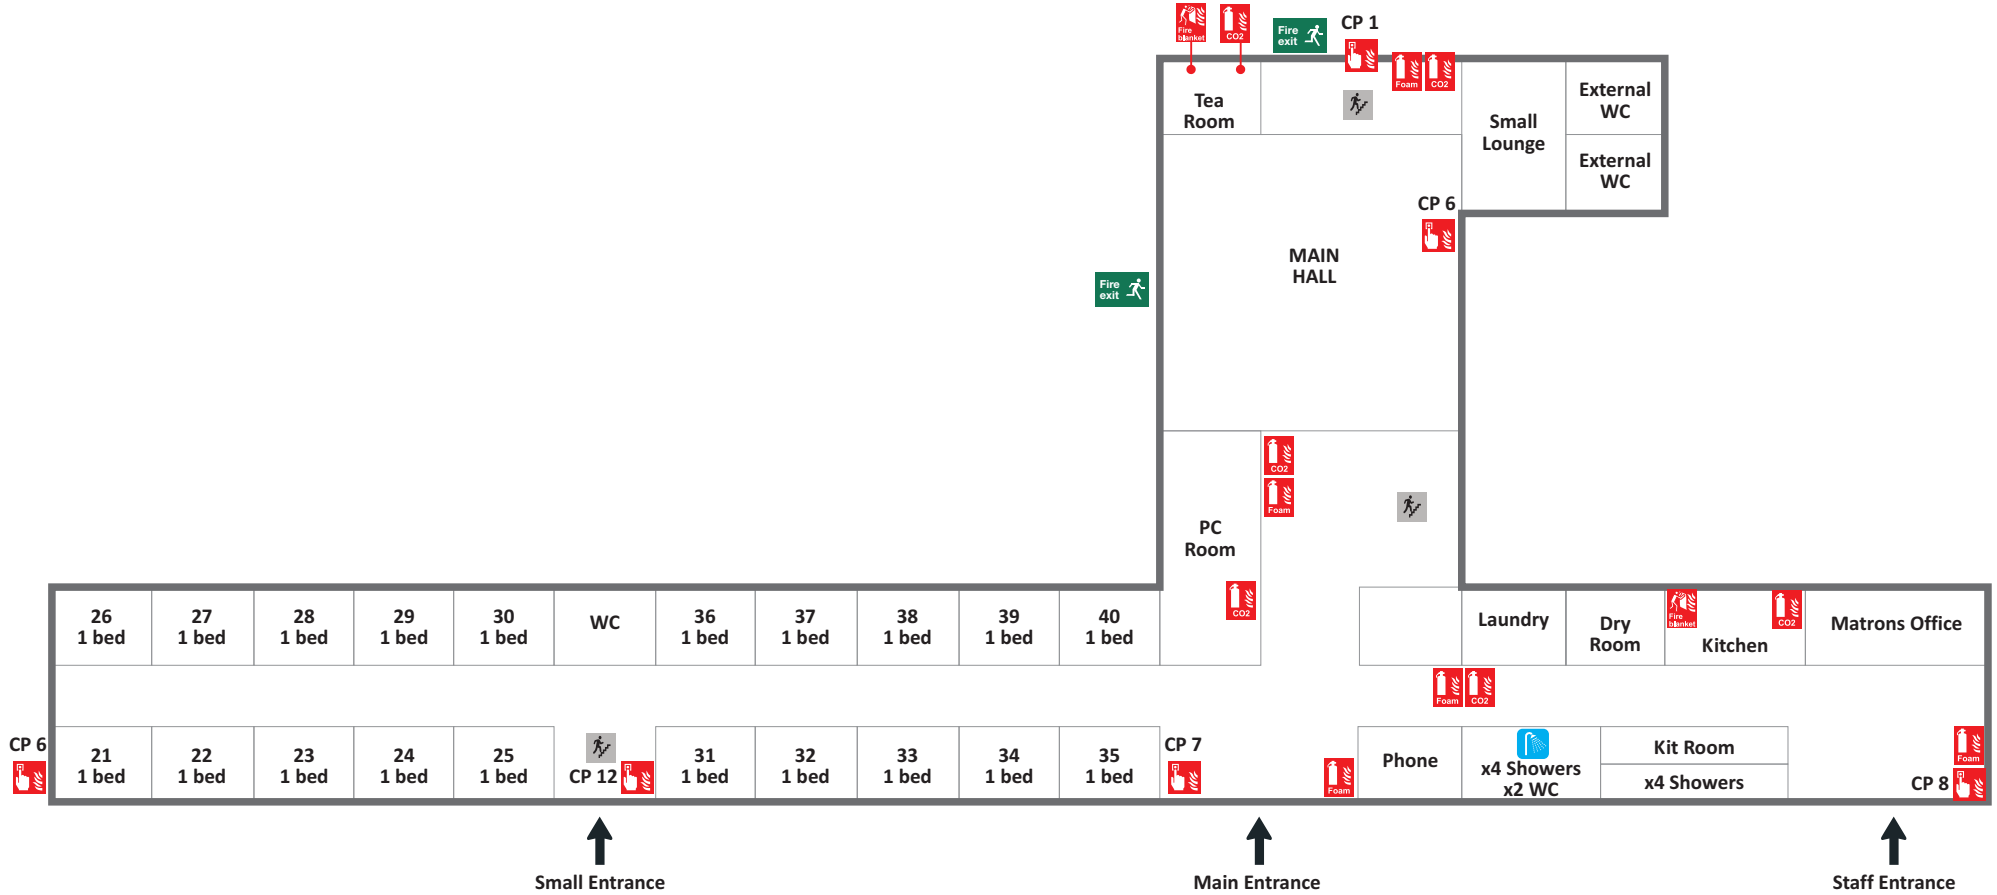

Haywoods

Ground Floor

-  WC
-  Showers
-  Bath
-  Accessible WC
-  Unisex WC

-  Fire Extinguisher - Type A - Water
-  Fire Extinguisher - Type B - CO2
-  Fire Extinguisher - Type C - Foam
-  Fire Extinguisher - Powder

 Type D - Fire Blanket

Haywoods

First Floor

-  WC
-  Showers
-  Bath
-  Accessible WC
-  Unisex WC

-  Fire Extinguisher - Type A - Water
-  Fire Extinguisher - Type B - CO2
-  Fire Extinguisher - Type C - Foam
-  Fire Extinguisher - Powder

 Type D - Fire Blanket