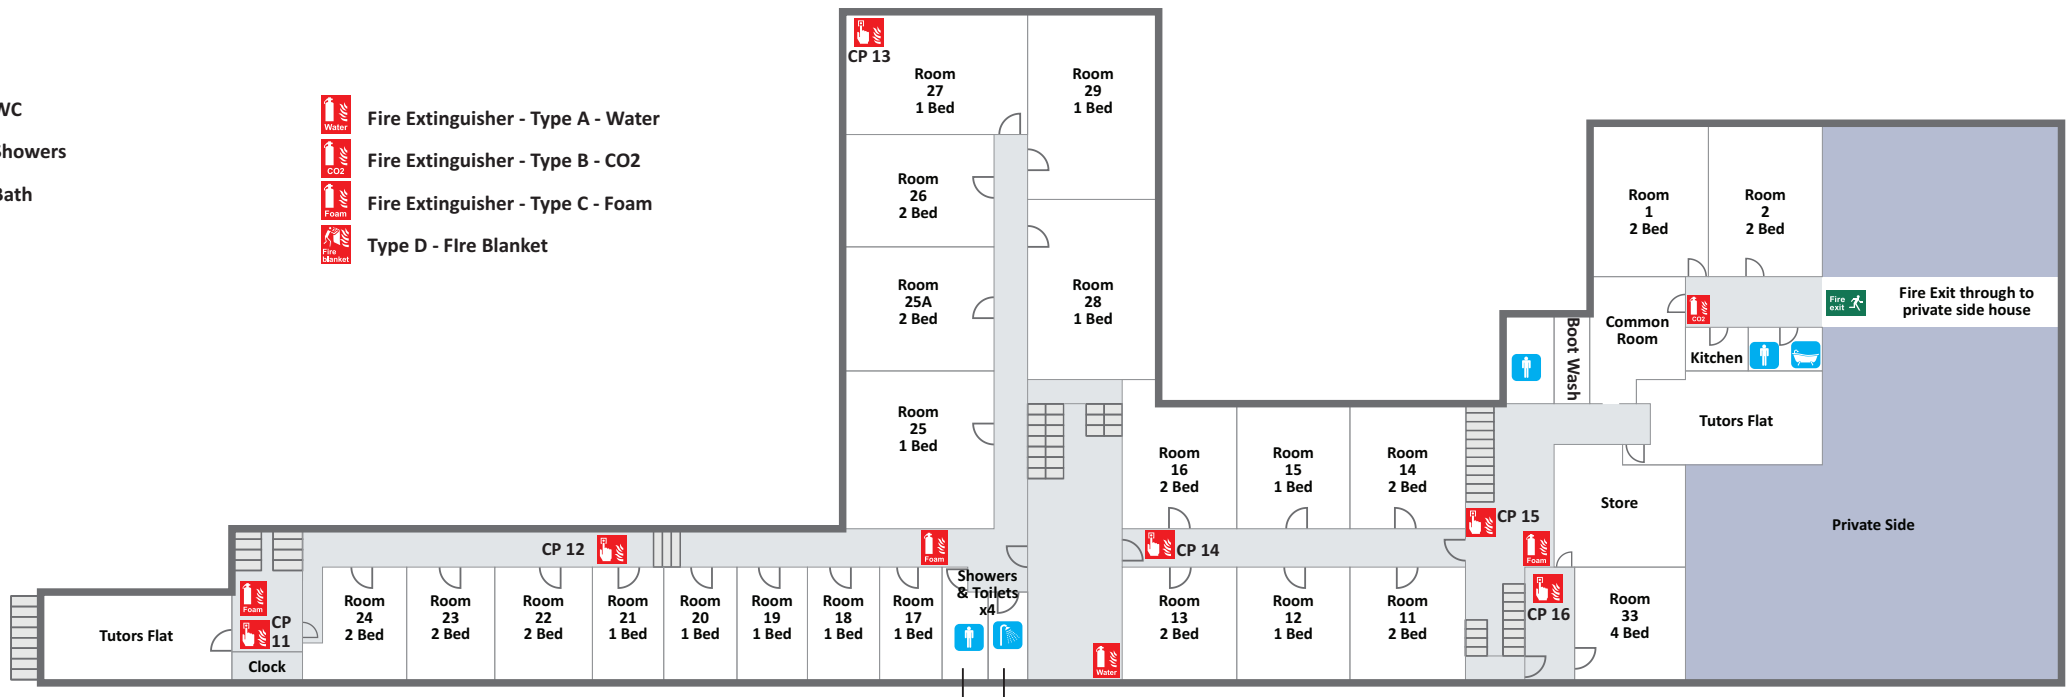

Wharflands

Ground Floor

-  Electrical Isolation Point
-  Water Isolation Point
-  WC
-  Showers
-  Bath

-  Fire Extinguisher - Type A - Water
-  Fire Extinguisher - Type B - CO2
-  Fire Extinguisher - Type C - Foam
-  Type D - Fire Blanket
-  Fire Panel
-  Fire Exit

Wharflands

First Floor

-  WC
-  Showers
-  Bath

-  Fire Extinguisher - Type A - Water
-  Fire Extinguisher - Type B - CO2
-  Fire Extinguisher - Type C - Foam
-  Type D - Fire Blanket

Wharflands

Second Floor