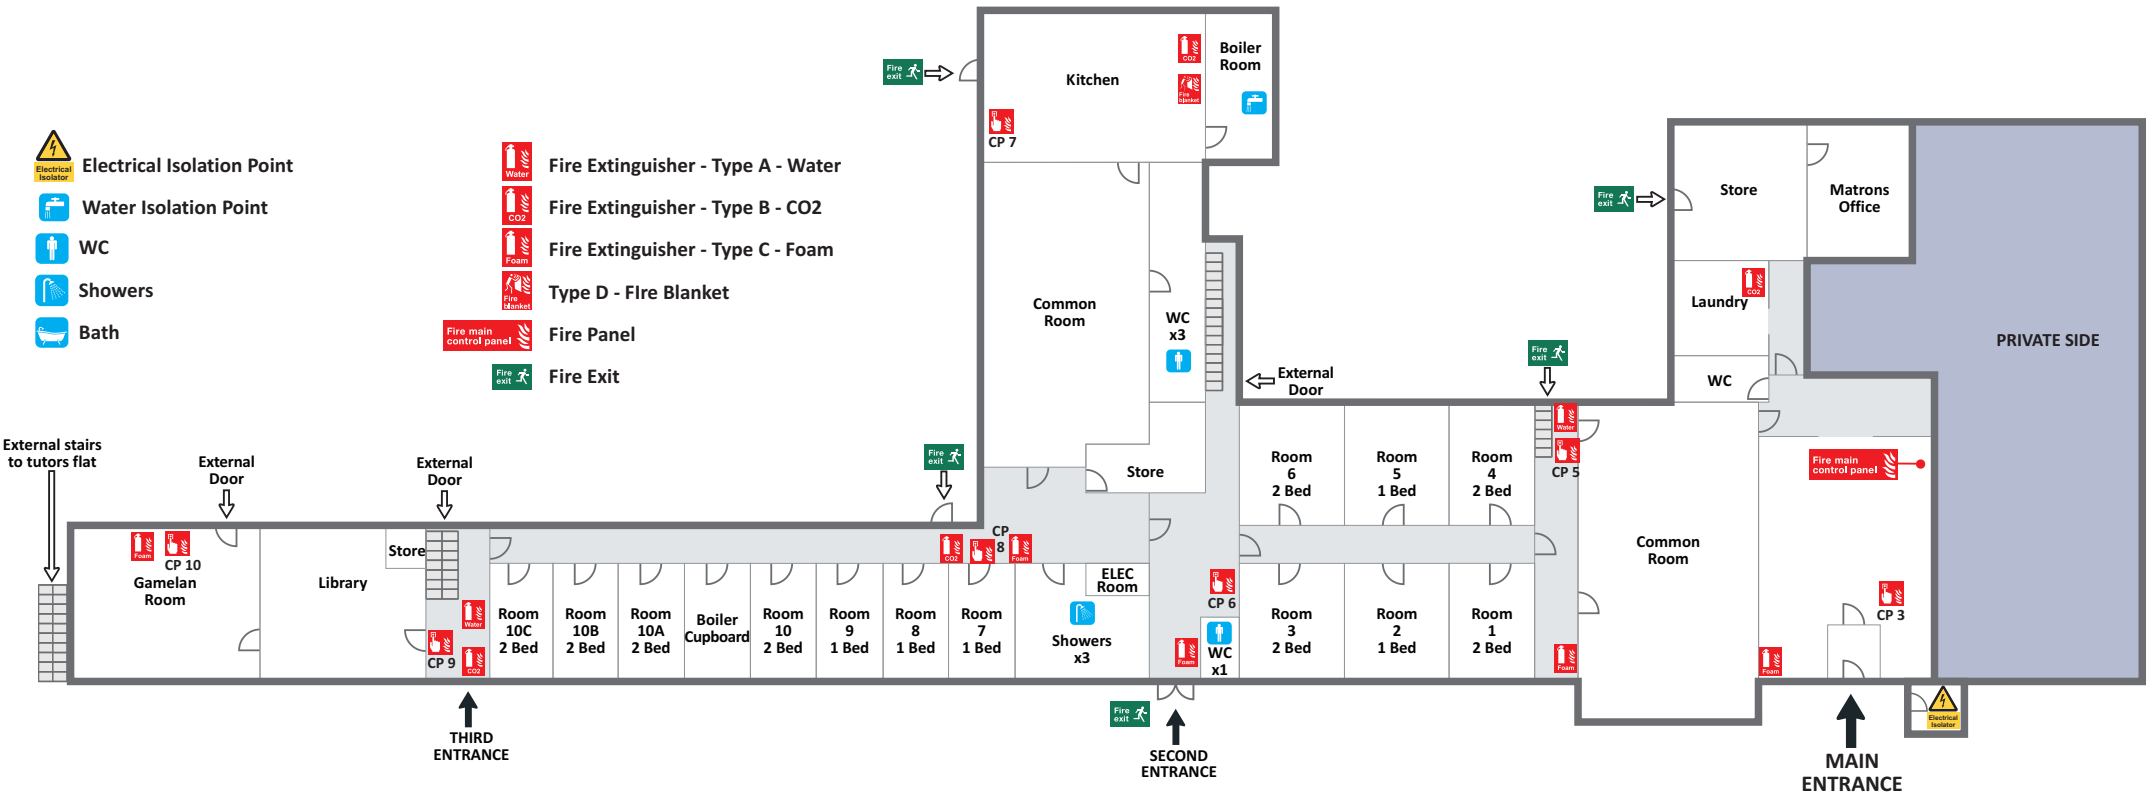

Wharflands

Ground Floor

-  Electrical Isolation Point
-  Water Isolation Point
-  WC
-  Showers
-  Bath

-  Fire Extinguisher - Type A - Water
-  Fire Extinguisher - Type B - CO2
-  Fire Extinguisher - Type C - Foam
-  Type D - Fire Blanket
-  Fire Panel
-  Fire Exit

Wharflands

First Floor

-  WC
-  Showers
-  Bath

-  Fire Extinguisher - Type A - Water
-  Fire Extinguisher - Type B - CO2
-  Fire Extinguisher - Type C - Foam
-  Type D - Fire Blanket

Wharflands

Second Floor